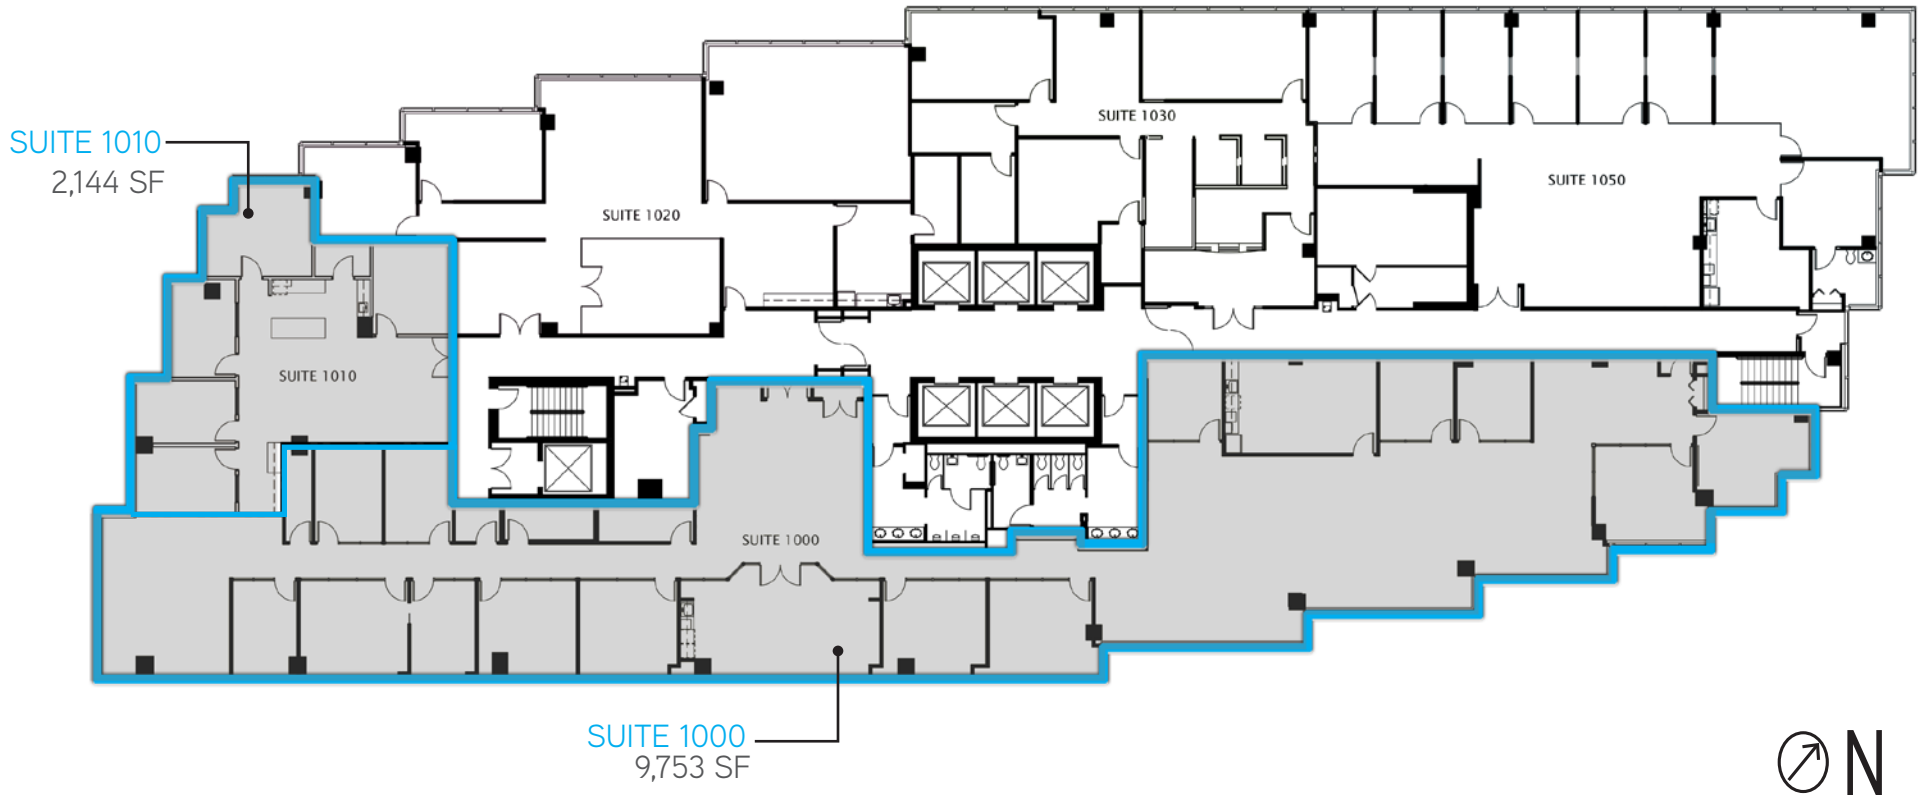

Coastal Tower
2400 E Commercial Blvd.
FT. Lauderdale, FL

Floor 10
11,897 SF

Jonathan Kingsley
+1 954 652 4610
jonathan.kingsley@colliers.com

Jarred Goodstein
+1 954 652 4617
jarred.goodstein@colliers.com