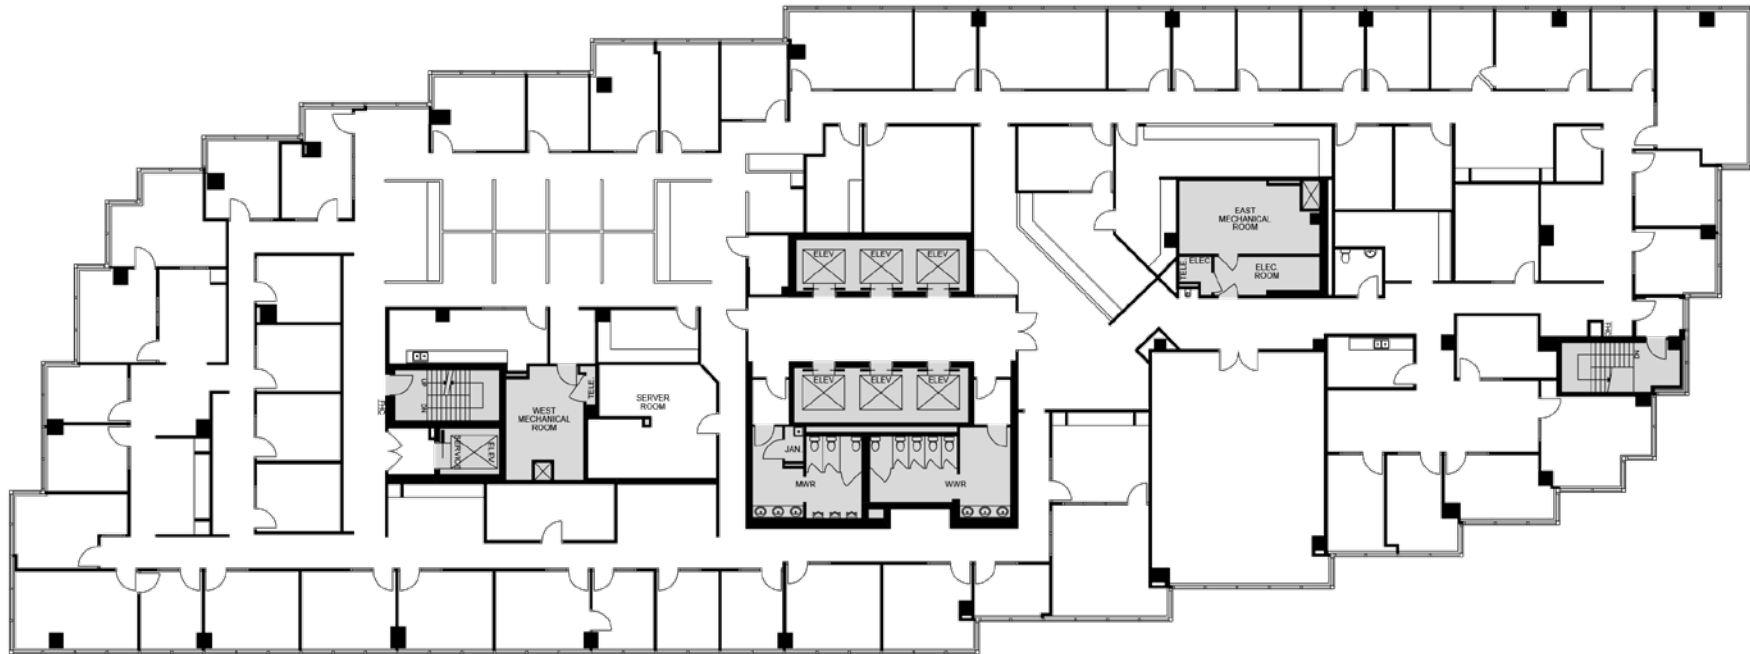

Coastal Tower
 2400 E Commercial Blvd.
 FT. Lauderdale, FL

Jonathan Kingsley
 +1 954 652 4610
 jonathan.kingsley@colliers.com

Jarred Goodstein
 +1 954 652 4617
 jarred.goodstein@colliers.com