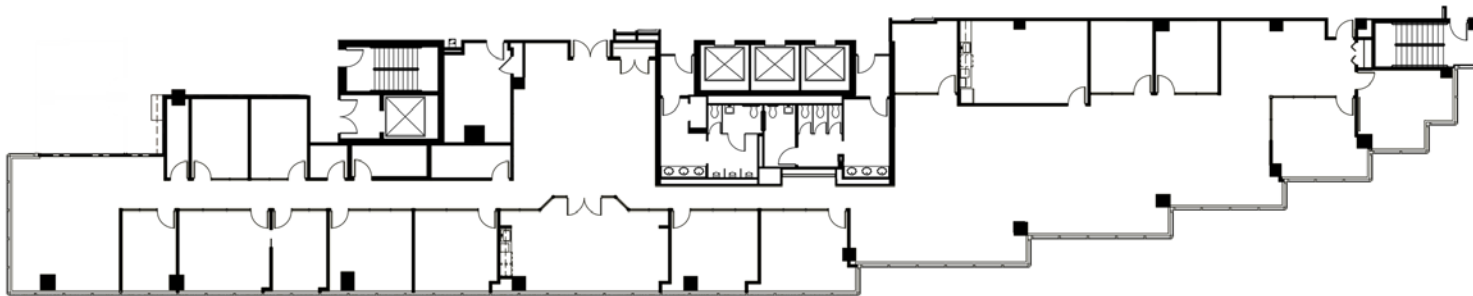

Coastal Tower
2400 E Commercial Blvd.
FT. Lauderdale, FL

FLOORPLAN
www.CoastalTowerOffice.com

Suite 1000
9,752 SF

Jonathan Kingsley
+1 954 652 4610
jonathan.kingsley@colliers.com

Jarred Goodstein
+1 954 652 4617
jarred.goodstein@colliers.com