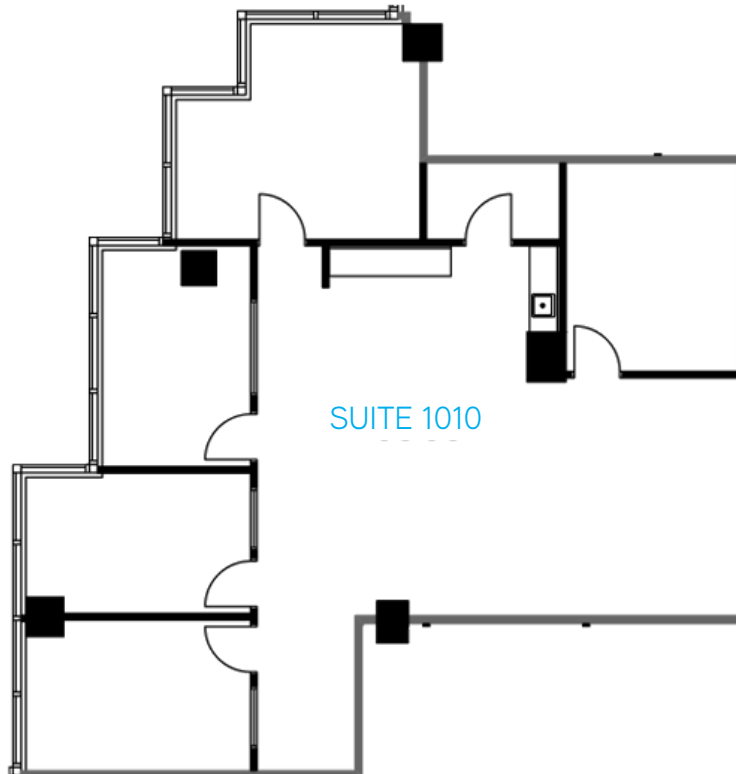

Coastal Tower
2400 E Commercial Blvd.
FT. Lauderdale, FL

FLOORPLAN
www.CoastalTowerOffice.com

Suite **1010**
2,144 SF

Jonathan Kingsley
+1 954 652 4610
jonathan.kingsley@colliers.com

Jarred Goodstein
+1 954 652 4617
jarred.goodstein@colliers.com