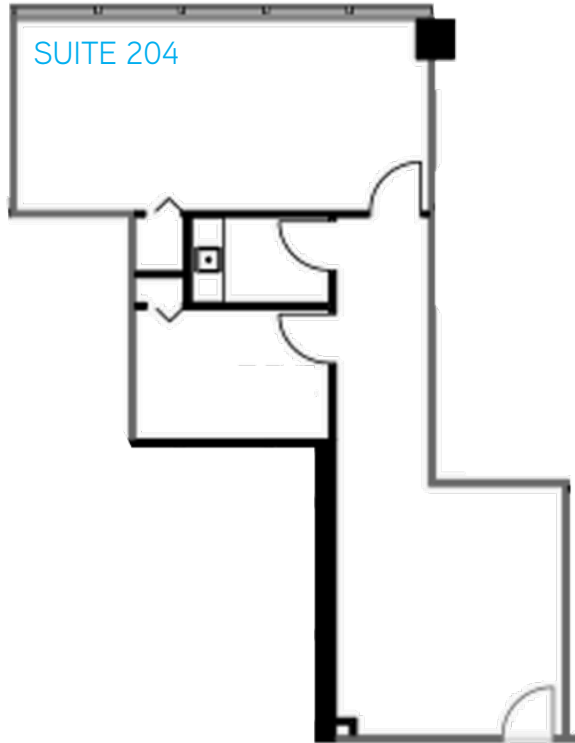

Coastal Tower
2400 E Commercial Blvd.
FT. Lauderdale, FL

FLOORPLAN
www.CoastalTowerOffice.com

Suite **204**
994 SF

Jonathan Kingsley
+1 954 652 4610
jonathan.kingsley@colliers.com

Jarred Goodstein
+1 954 652 4617
jarred.goodstein@colliers.com