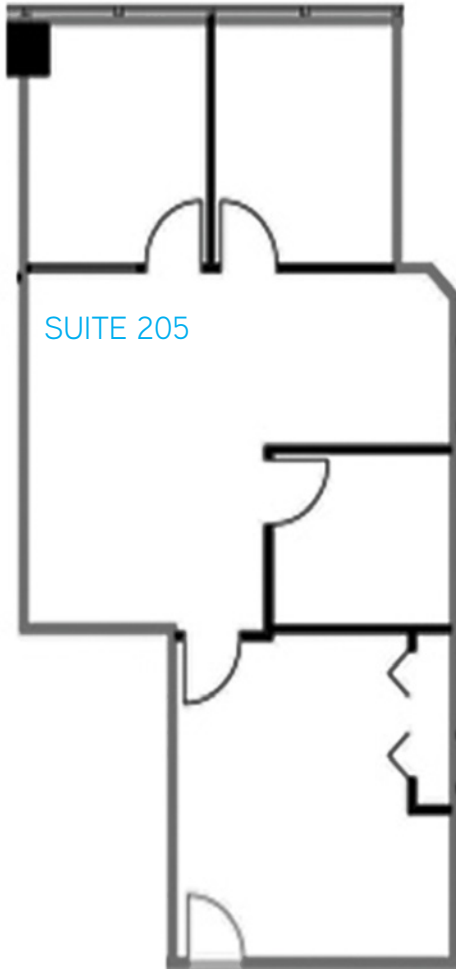

Coastal Tower
2400 E Commercial Blvd.
FT. Lauderdale, FL

Suite **205**
1,096 SF

Jonathan Kingsley
+1 954 652 4610
jonathan.kingsley@colliers.com

Jarred Goodstein
+1 954 652 4617
jarred.goodstein@colliers.com