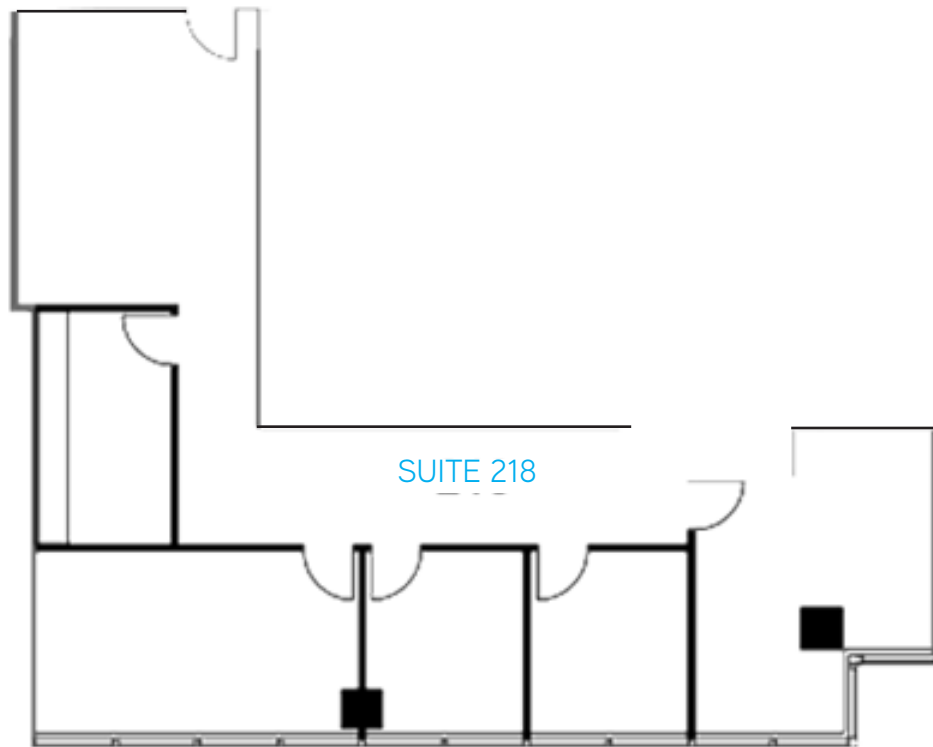

Coastal Tower
2400 E Commercial Blvd.
FT. Lauderdale, FL

FLOORPLAN
www.CoastalTowerOffice.com

Suite 218
1,799 SF

Jonathan Kingsley
+1 954 652 4610
jonathan.kingsley@colliers.com

Jarred Goodstein
+1 954 652 4617
jarred.goodstein@colliers.com