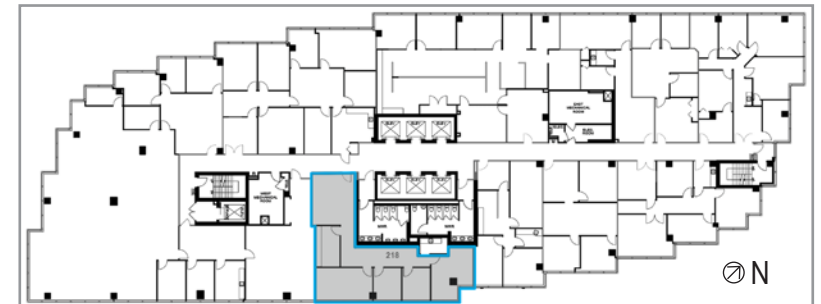

Coastal Tower
2400 E Commercial Blvd.
FT. Lauderdale, FL

FLOORPLAN
www.CoastalTowerOffice.com

Suite 218
1,799 SF

Jonathan Kingsley
+1 954 652 4610
jonathan.kingsley@colliers.com

Jarred Goodstein
+1 954 652 4617
jarred.goodstein@colliers.com