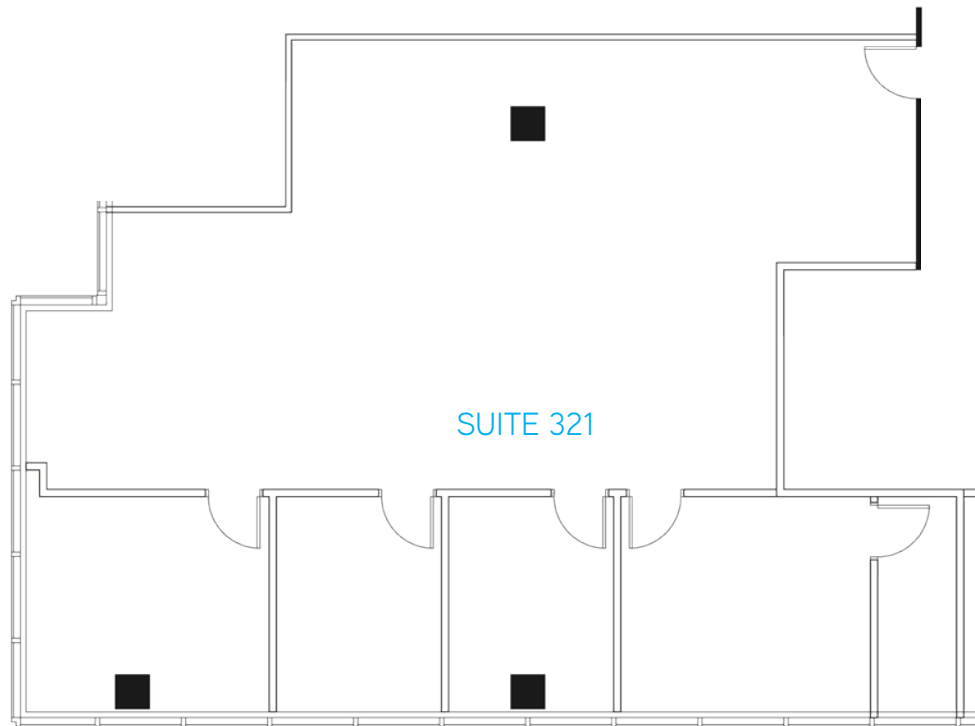

Coastal Tower
2400 E Commercial Blvd.
FT. Lauderdale, FL

Up to 9,477 contiguous SF available

Jonathan Kingsley
+1 954 652 4610
jonathan.kingsley@colliers.com

Jarred Goodstein
+1 954 652 4617
jarred.goodstein@colliers.com