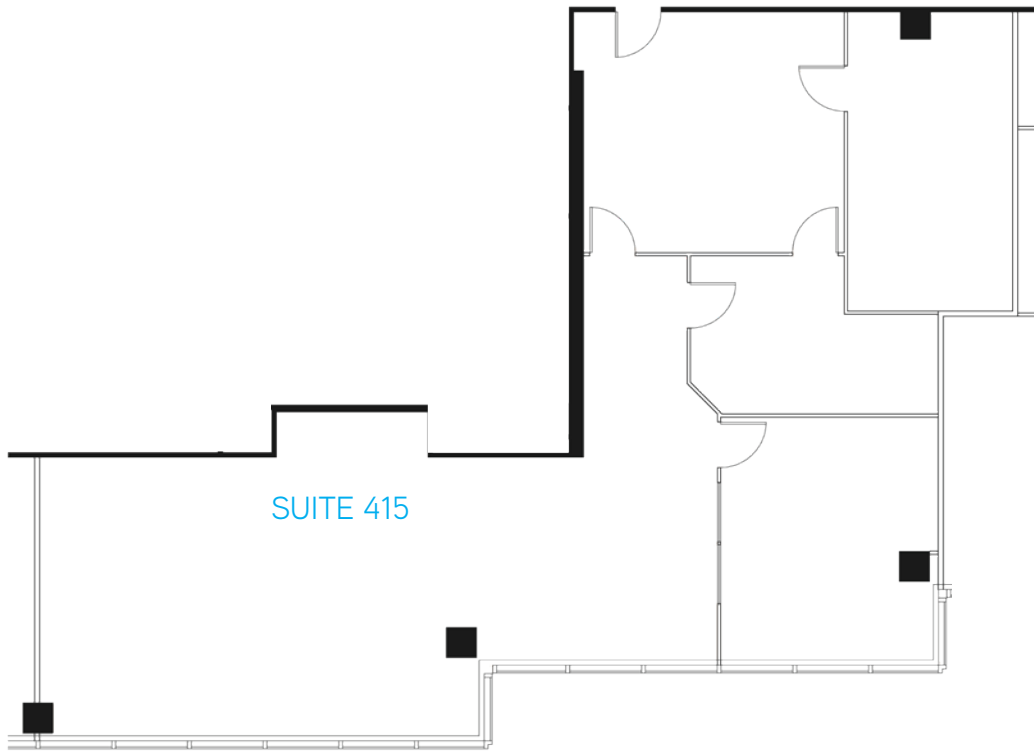

Coastal Tower
2400 E Commercial Blvd.
FT. Lauderdale, FL

Suite **415**
2,305 SF

Jonathan Kingsley
+1 954 652 4610
jonathan.kingsley@colliers.com

Jarred Goodstein
+1 954 652 4617
jarred.goodstein@colliers.com