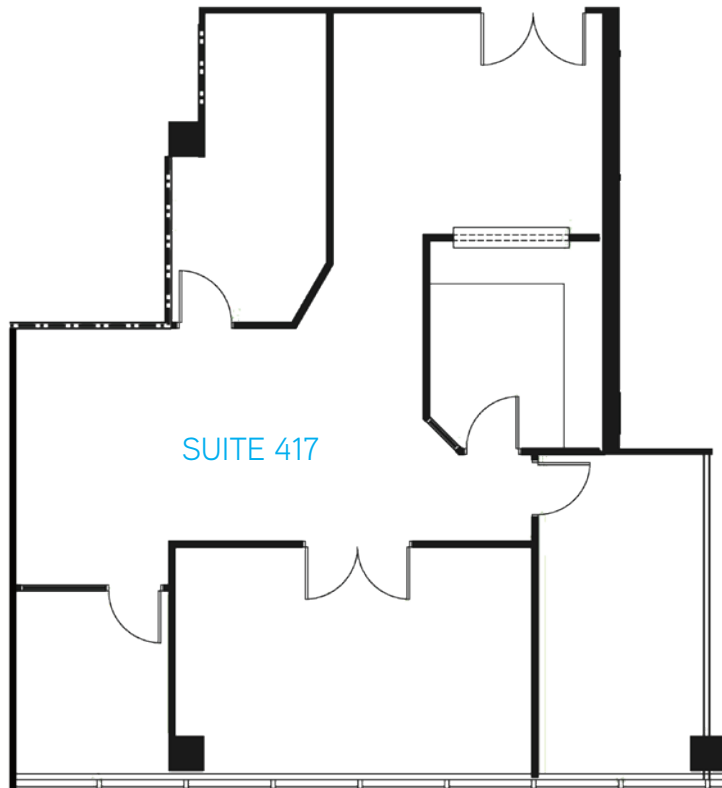

Coastal Tower  
2400 E Commercial Blvd.  
FT. Lauderdale, FL

Suite **417**  
1,801 SF

**Jonathan Kingsley**  
+1 954 652 4610  
jonathan.kingsley@colliers.com

**Jarred Goodstein**  
+1 954 652 4617  
jarred.goodstein@colliers.com