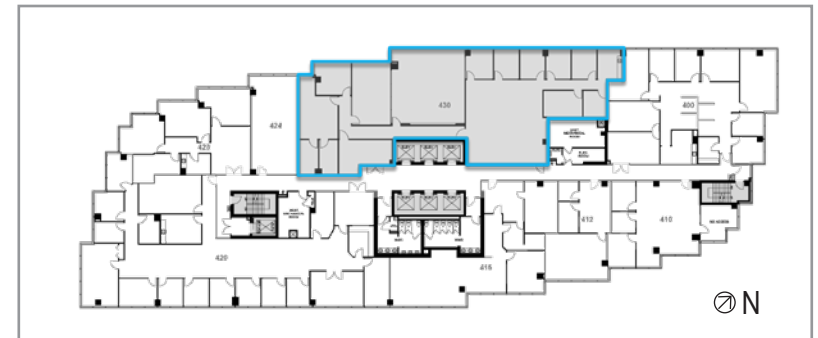

Coastal Tower
2400 E Commercial Blvd.
FT. Lauderdale, FL

FLOORPLAN
www.CoastalTowerOffice.com

Suite **430**
5,762 SF

Jonathan Kingsley
+1 954 652 4610
jonathan.kingsley@colliers.com

Jarred Goodstein
+1 954 652 4617
jarred.goodstein@colliers.com