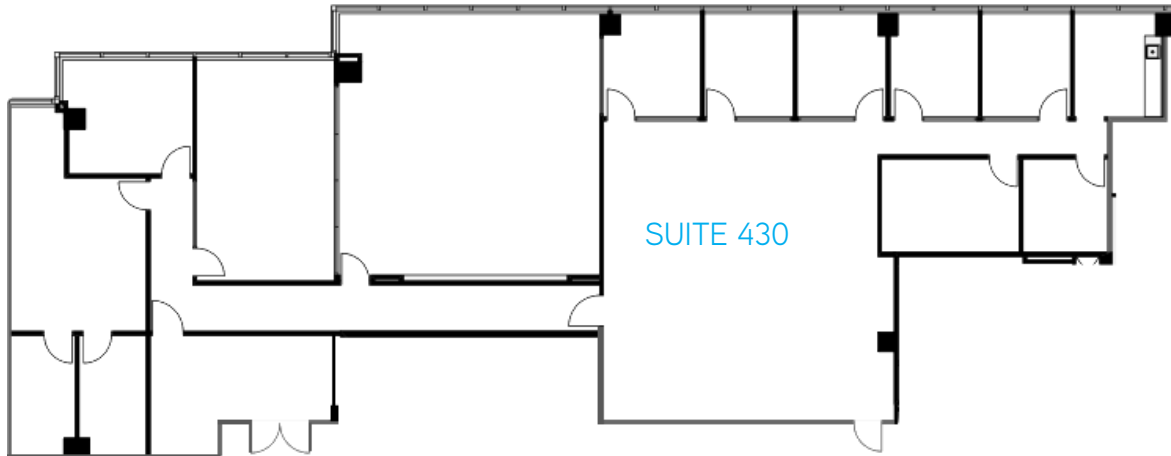

Coastal Tower
2400 E Commercial Blvd.
FT. Lauderdale, FL

FLOORPLAN
www.CoastalTowerOffice.com

Suite **430**
5,762 SF

Jonathan Kingsley
+1 954 652 4610
jonathan.kingsley@colliers.com

Jarred Goodstein
+1 954 652 4617
jarred.goodstein@colliers.com