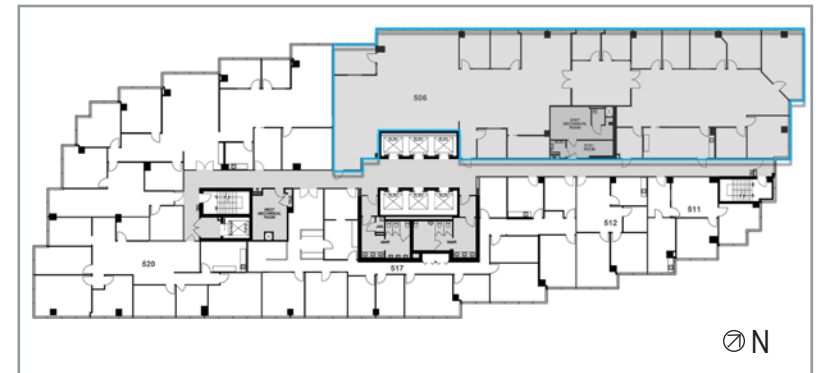

Coastal Tower  
2400 E Commercial Blvd.  
FT. Lauderdale, FL

**Jonathan Kingsley**  
+1 954 652 4610  
jonathan.kingsley@colliers.com

**Jarred Goodstein**  
+1 954 652 4617  
jarred.goodstein@colliers.com