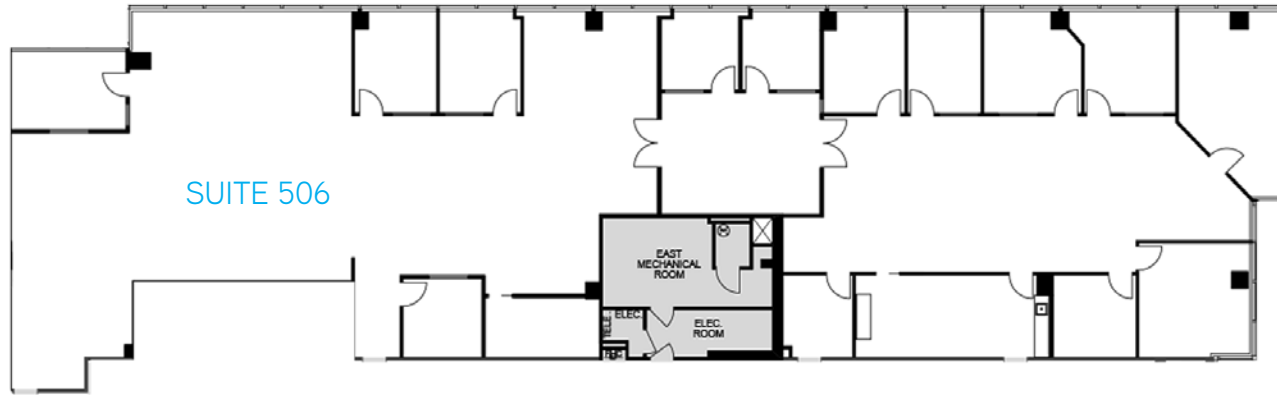

Coastal Tower  
2400 E Commercial Blvd.  
FT. Lauderdale, FL

**Jonathan Kingsley**  
+1 954 652 4610  
jonathan.kingsley@colliers.com

**Jarred Goodstein**  
+1 954 652 4617  
jarred.goodstein@colliers.com