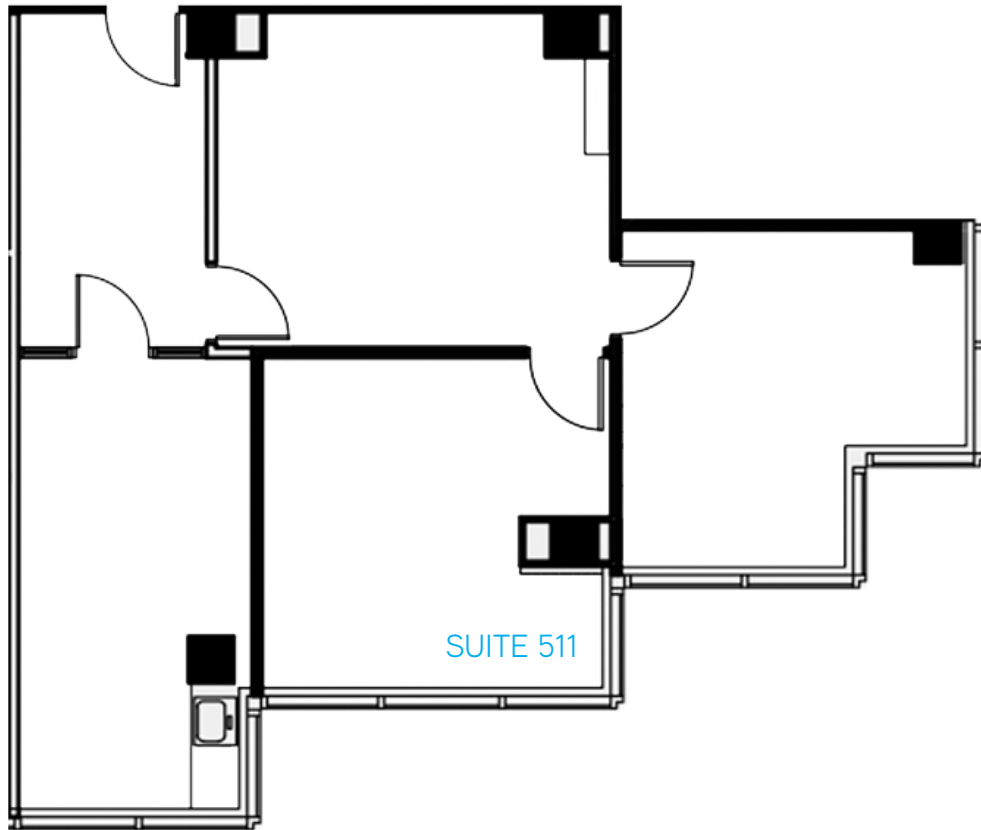

Coastal Tower  
2400 E Commercial Blvd.  
FT. Lauderdale, FL

Suite **511**  
1,199 SF

**Jonathan Kingsley**  
+1 954 652 4610  
jonathan.kingsley@colliers.com

**Jarred Goodstein**  
+1 954 652 4617  
jarred.goodstein@colliers.com