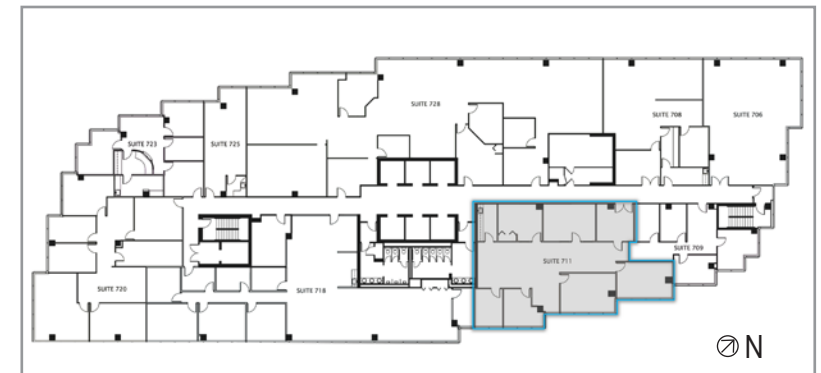

Coastal Tower  
2400 E Commercial Blvd.  
FT. Lauderdale, FL

**Jonathan Kingsley**  
+1 954 652 4610  
jonathan.kingsley@colliers.com

**Jarred Goodstein**  
+1 954 652 4617  
jarred.goodstein@colliers.com