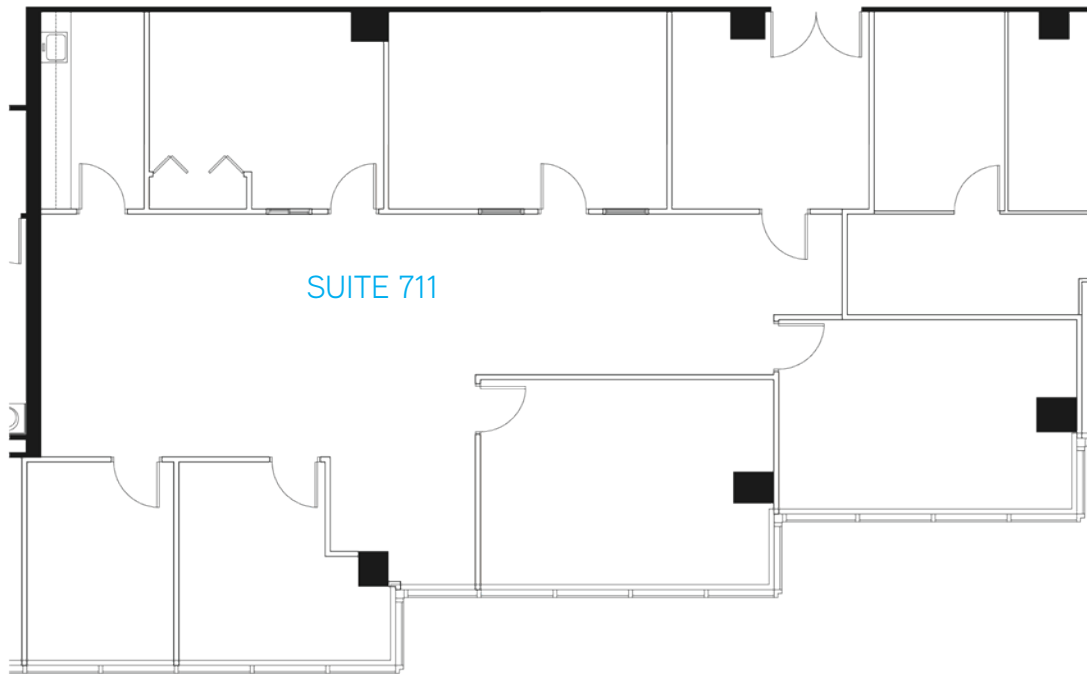

Coastal Tower  
2400 E Commercial Blvd.  
FT. Lauderdale, FL

**Jonathan Kingsley**  
+1 954 652 4610  
jonathan.kingsley@colliers.com

**Jarred Goodstein**  
+1 954 652 4617  
jarred.goodstein@colliers.com