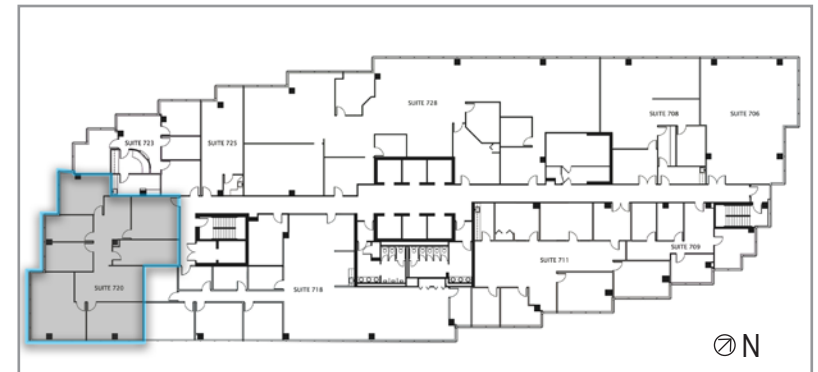

Coastal Tower
2400 E Commercial Blvd.
FT. Lauderdale, FL

Suite **720**
2,945 SF

Jonathan Kingsley
+1 954 652 4610
jonathan.kingsley@colliers.com

Jarred Goodstein
+1 954 652 4617
jarred.goodstein@colliers.com