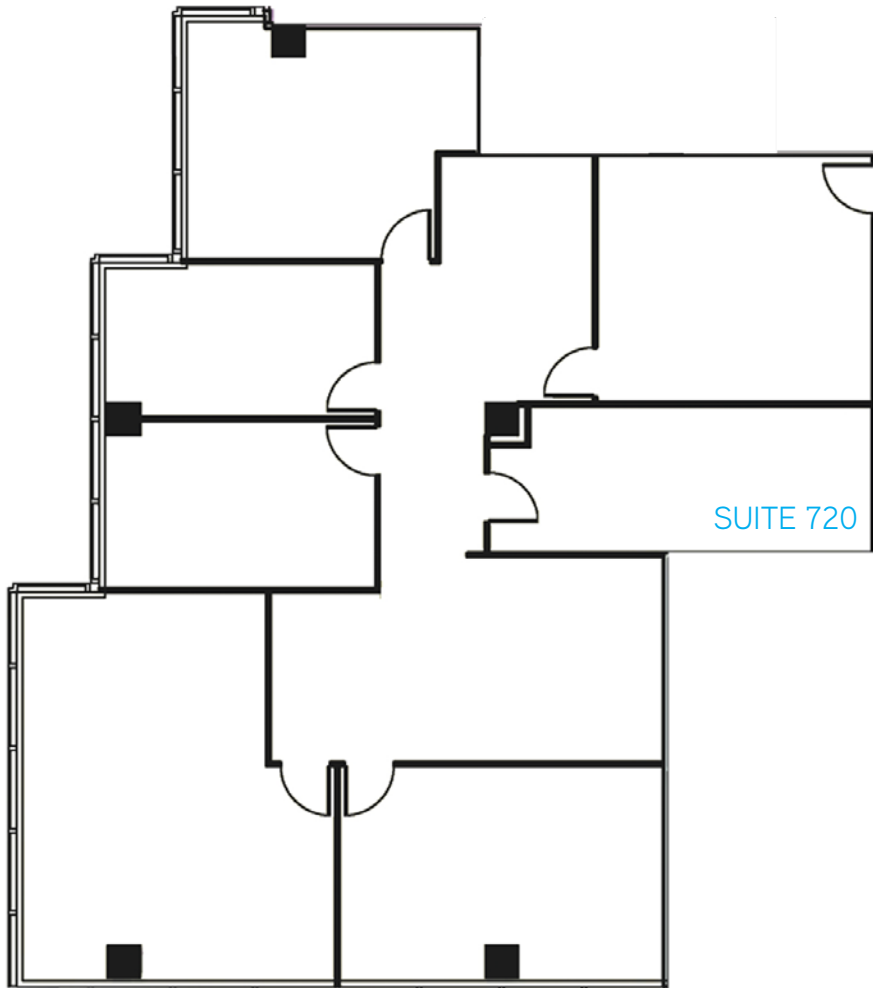

Coastal Tower
2400 E Commercial Blvd.
FT. Lauderdale, FL

Suite **720**
2,945 SF

Jonathan Kingsley
+1 954 652 4610
jonathan.kingsley@colliers.com

Jarred Goodstein
+1 954 652 4617
jarred.goodstein@colliers.com