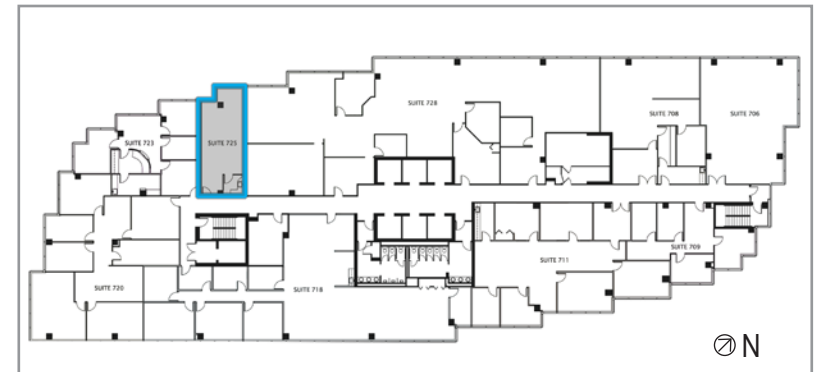

Coastal Tower
2400 E Commercial Blvd.
FT. Lauderdale, FL

Suite **725**
697 SF

Jonathan Kingsley
+1 954 652 4610
jonathan.kingsley@colliers.com

Jarred Goodstein
+1 954 652 4617
jarred.goodstein@colliers.com